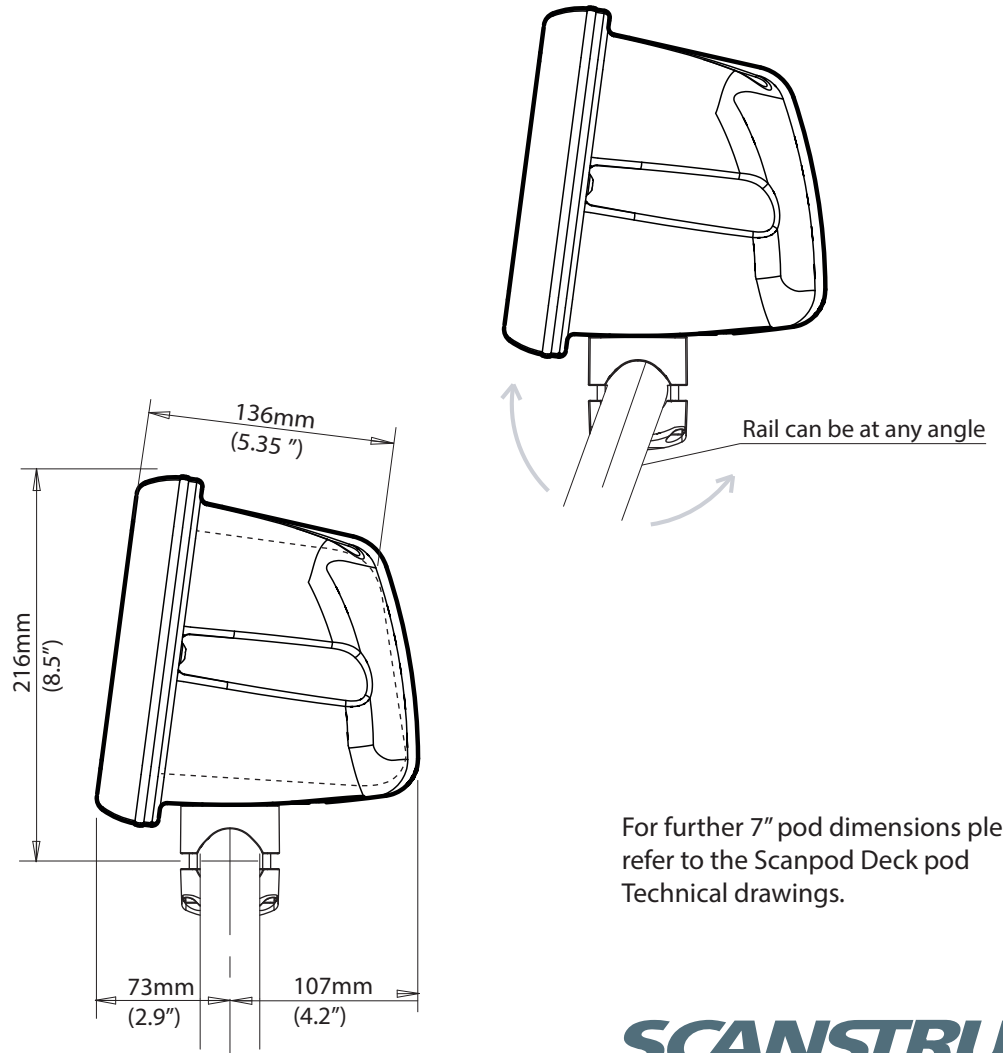

7" Rail Pod - Rail Mount (SPR-7-RM)

For help & information
email: sales@scanstrut.com
tel: +44 (0) 1392 531280

For further 7" pod dimensions please refer to the Scanpod Deck pod Technical drawings.

SCANSTRUT.