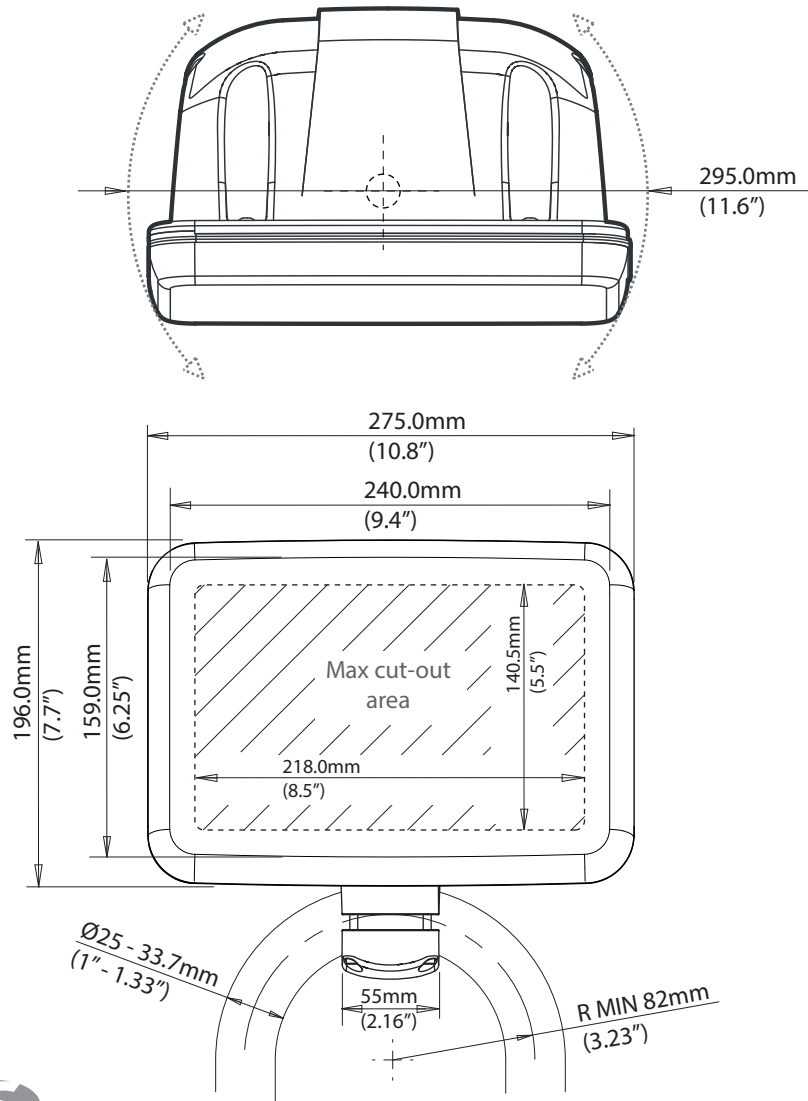

7" Rail Pod - Rail Mount (SPR-7-RM)

For help & information
email: sales@scanstrut.com
tel: +44 (0) 1392 531280

For further 7" pod dimensions please refer to the Scanpod Deck pod Technical drawings.

SCANSTRUT.