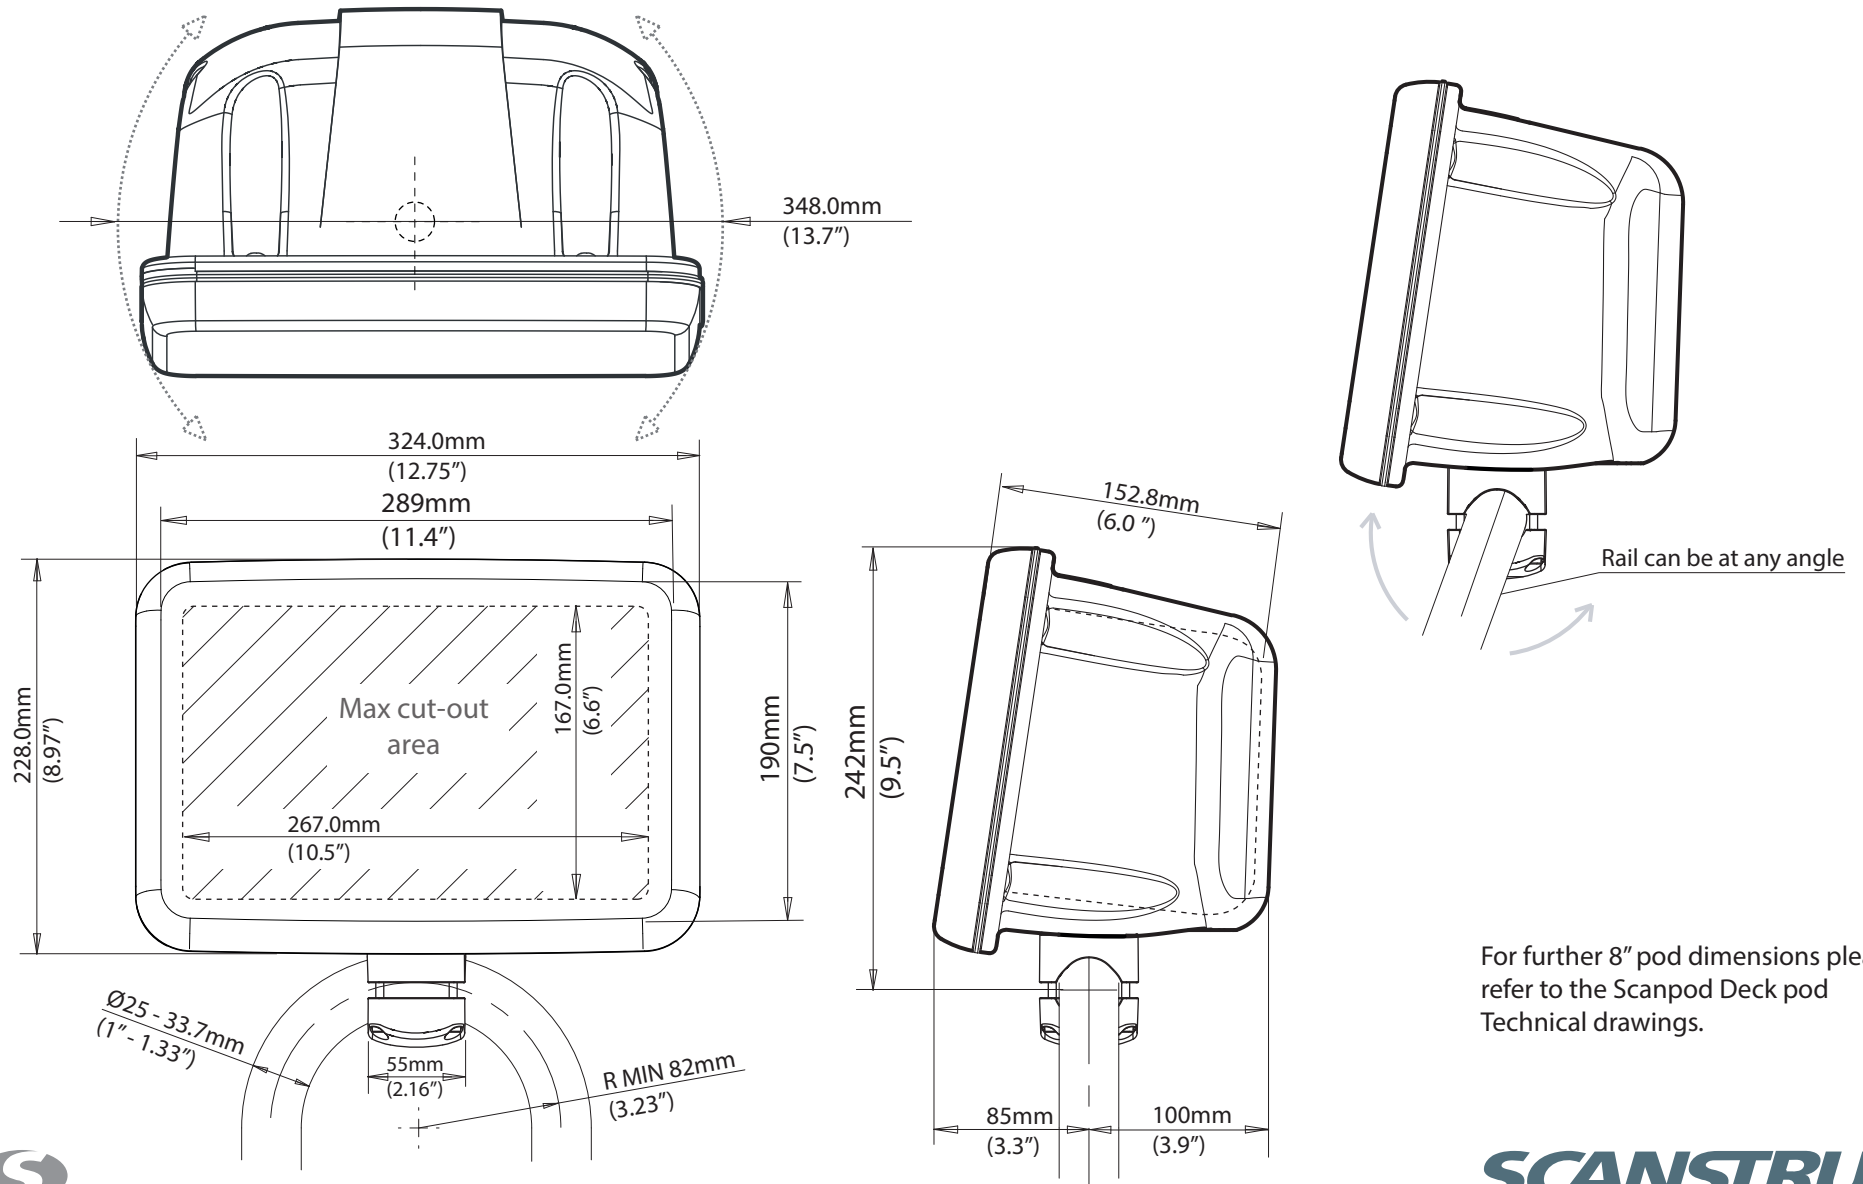

8" Rail Pod - Rail Mount (SPR-8-RM)

For help & information
 email: sales@scanstrut.com
 tel: +44 (0) 1392 531280

For further 8" pod dimensions please refer to the Scanpod Deck pod Technical drawings.

SCANSTRUT