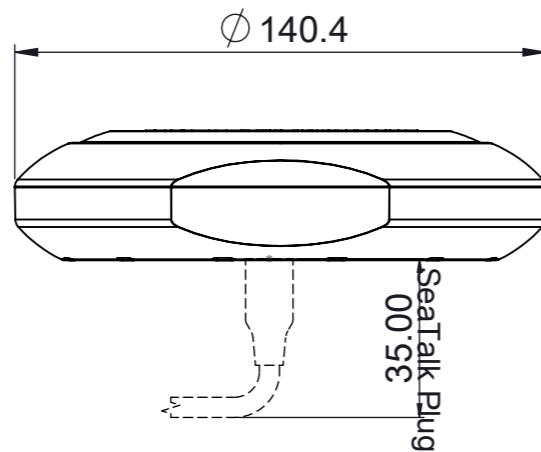

FLUSH MOUNT

MIN. Cable Clearance

BRACKET MOUNT

Ø 4.0 TYP

Raymarine
A FLIR COMPANY

THE INFORMATION CONTAINED HEREIN SHALL NOT BE REPRODUCED WITHOUT THE PRIOR WRITTEN PERMISSION OF RAYMARINE LTD

© 2011 RAYMARINE LTD

DRAWN TO BS308

DO NOT SCALE - IF IN DOUBT ASK

DRN: MA
DIMENSIONS IN MM

DATE: 04/10/18
SCALE: 1:2

TITLE
AR200 Augmented Reality

DRAWING No.
T_AR200