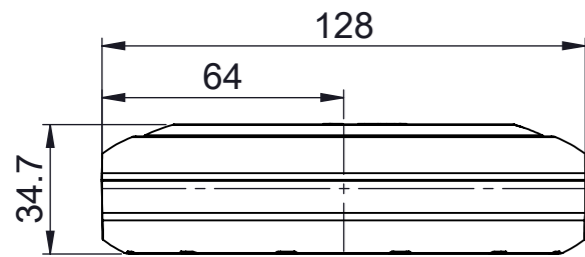

FLUSH MOUNT

MIN. Cable Clearance

BRACKET MOUNT

Ø 4.0 TYP

Raymarine
A FLIR COMPANY

THE INFORMATION CONTAINED HEREIN SHALL NOT BE REPRODUCED WITHOUT THE PRIOR WRITTEN PERMISSION OF RAYMARINE LTD

© 2011 RAYMARINE LTD

DRAWN TO BS308

DO NOT SCALE - IF IN DOUBT ASK

DRN: MA
DIMENSIONS IN MM

DATE: 04/10/18
SCALE: 1:2

TITLE
AR200 Augmented Reality

DRAWING No.
T_AR200