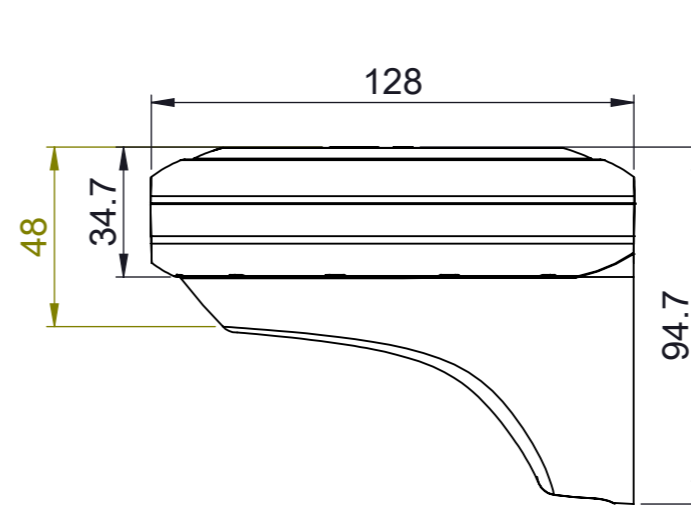

FLUSH MOUNT

MIN. Cable Clearance

BRACKET MOUNT

Ø 4.0 TYP

Raymarine
A FLIR COMPANY

THE INFORMATION CONTAINED HEREIN SHALL NOT BE REPRODUCED WITHOUT THE PRIOR WRITTEN PERMISSION OF RAYMARINE LTD

© 2011 RAYMARINE LTD

DRAWN TO BS308

DO NOT SCALE - IF IN DOUBT ASK

DRN: MA
DIMENSIONS IN MM

DATE: 04/10/18
SCALE: 1:2

TITLE
AR200 Augmented Reality

DRAWING No.
T_AR200