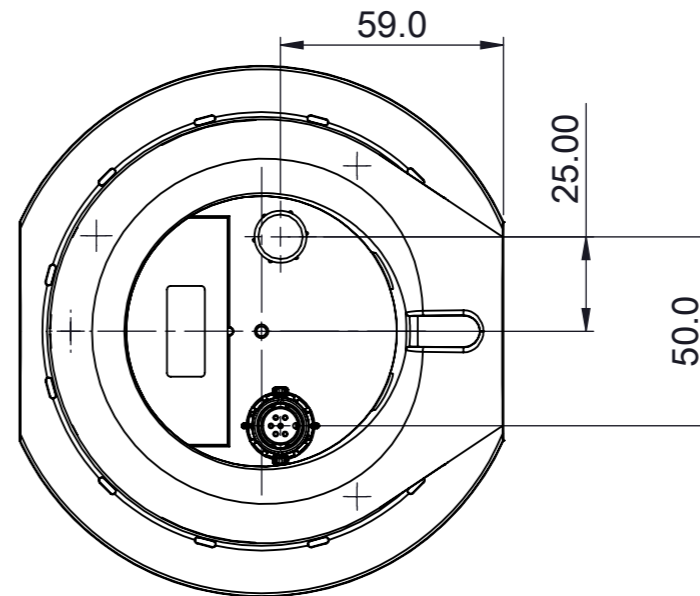

FLUSH MOUNT

MIN. Cable Clearance

BRACKET MOUNT

Ø 4.0 TYP

Raymarine
A FLIR COMPANY

THE INFORMATION CONTAINED HEREIN SHALL NOT BE REPRODUCED WITHOUT THE PRIOR WRITTEN PERMISSION OF RAYMARINE LTD

© 2011 RAYMARINE LTD

DRAWN TO BS308

DO NOT SCALE - IF IN DOUBT ASK

DRN: MA
DIMENSIONS IN MM

DATE: 04/10/18
SCALE: 1:2

TITLE
AR200 Augmented Reality

DRAWING No.
T_AR200