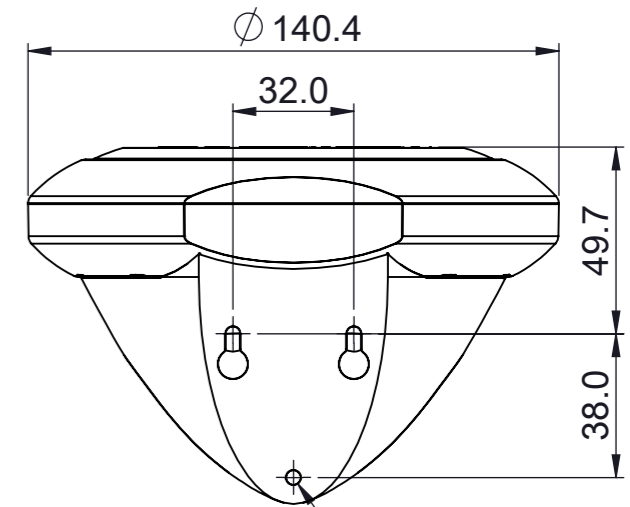

FLUSH MOUNT

MIN. Cable Clearance

BRACKET MOUNT

Ø 4.0 TYP

Raymarine
A FLIR COMPANY

THE INFORMATION CONTAINED HEREIN SHALL NOT BE REPRODUCED WITHOUT THE PRIOR WRITTEN PERMISSION OF RAYMARINE LTD

© 2011 RAYMARINE LTD

DRAWN TO BS308

DO NOT SCALE - IF IN DOUBT ASK

DRN: MA
DIMENSIONS IN MM

DATE: 04/10/18
SCALE: 1:2

TITLE
AR200 Augmented Reality

DRAWING No.
T_AR200