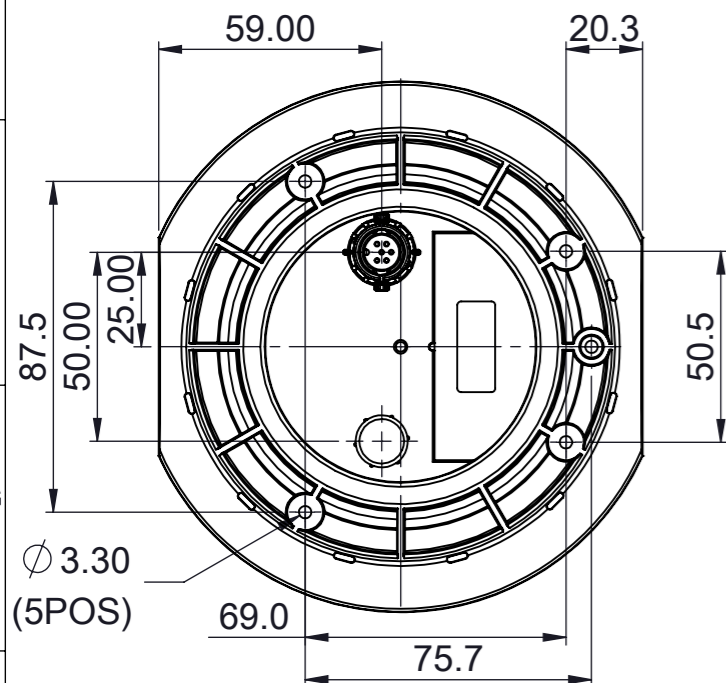

FLUSH MOUNT

MIN. Cable Clearance

BRACKET MOUNT

Ø 4.0 TYP

Raymarine
A FLIR COMPANY

THE INFORMATION CONTAINED HEREIN SHALL NOT BE REPRODUCED WITHOUT THE PRIOR WRITTEN PERMISSION OF RAYMARINE LTD

© 2011 RAYMARINE LTD

DRAWN TO BS308

DO NOT SCALE - IF IN DOUBT ASK

DRN: MA
DIMENSIONS IN MM

DATE: 04/10/18
SCALE: 1:2

TITLE
AR200 Augmented Reality

DRAWING No.
T_AR200