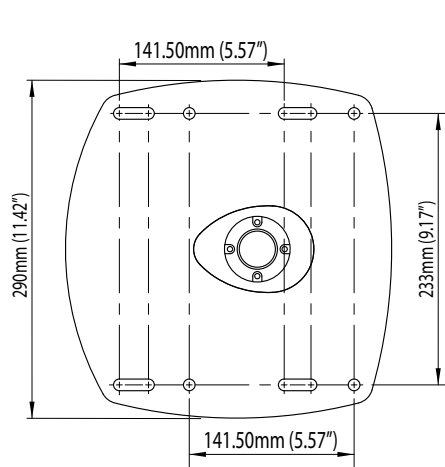

# Aluminium PowerTower® (APT-150-01)

For help & information  
email: [technical@scanstrut.com](mailto:technical@scanstrut.com)  
tel: +44 (0) 1803 863800

**SCANSTRUT**  
designed for life at sea