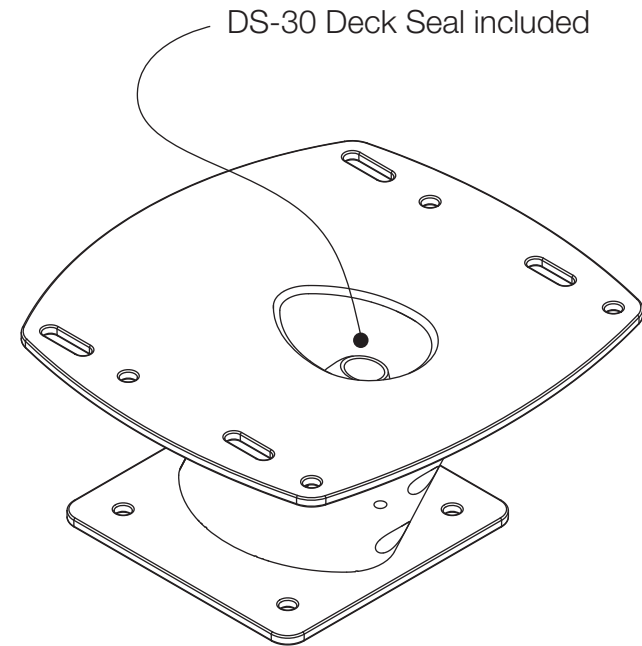

# Aluminium PowerTower® (APT-150-01)

For help & information  
email: [technical@scanstrut.com](mailto:technical@scanstrut.com)  
tel: +44 (0) 1803 863800

**SCANSTRUT**  
designed for life at sea