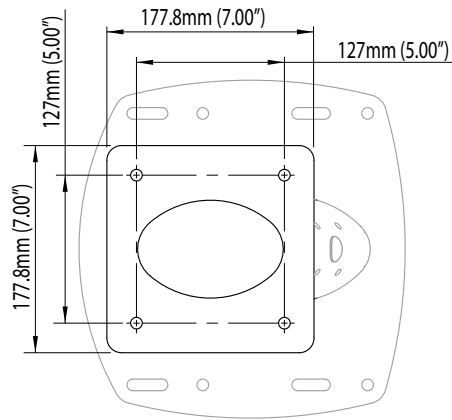

# Aluminium PowerTower® (APT-150-01)

For help & information  
email: [technical@scanstrut.com](mailto:technical@scanstrut.com)  
tel: +44 (0) 1803 863800

**SCANSTRUT**  
designed for life at sea