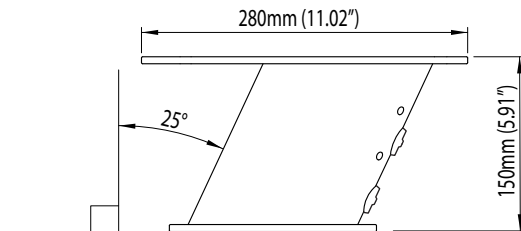

# Aluminium PowerTower® (APT-150-01)

For help & information  
email: [technical@scanstrut.com](mailto:technical@scanstrut.com)  
tel: +44 (0) 1803 863800

**SCANSTRUT**  
designed for life at sea