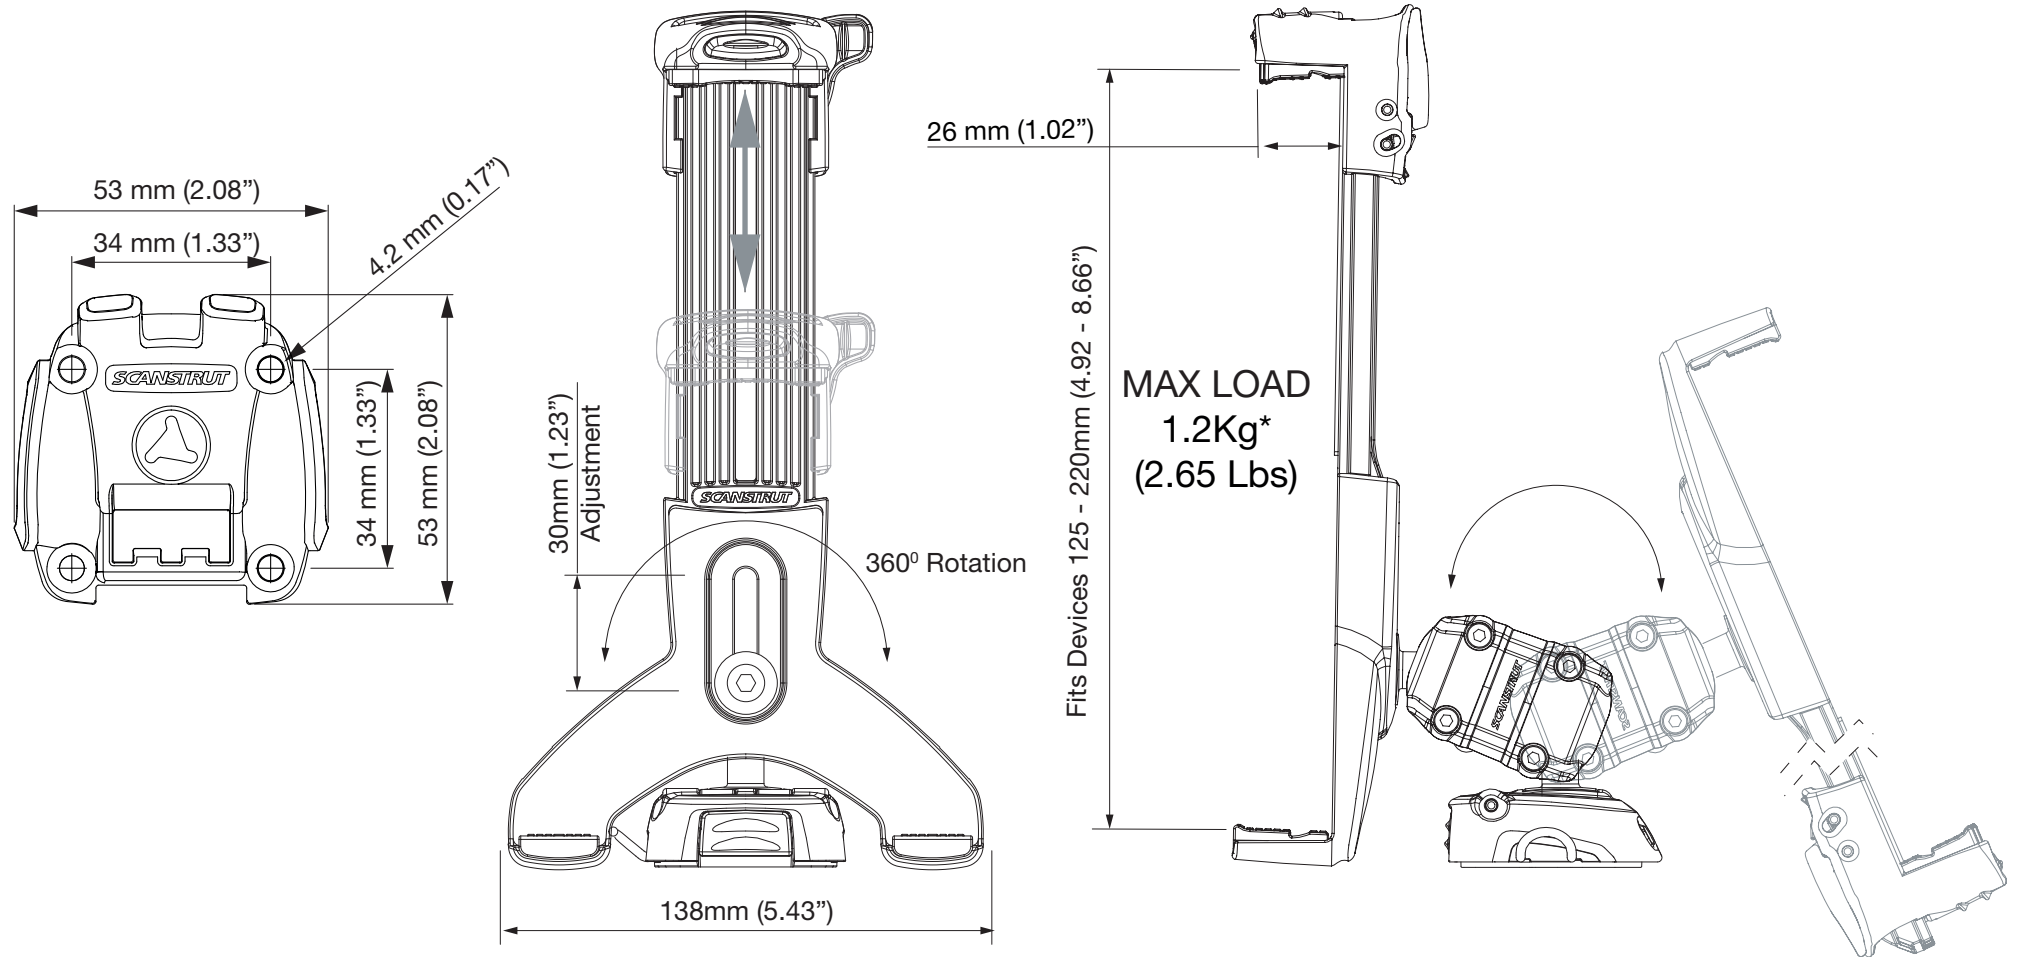

RLS-508-401 ROKK Mini Tablet Mount - Screw Down Mount

Email: sales@scanstrut.com Email: usasales@scanstrut.com

*assuming product is installed in a dynamic environment where accelerations of up to 6g will be experienced

SCANSTRUT.