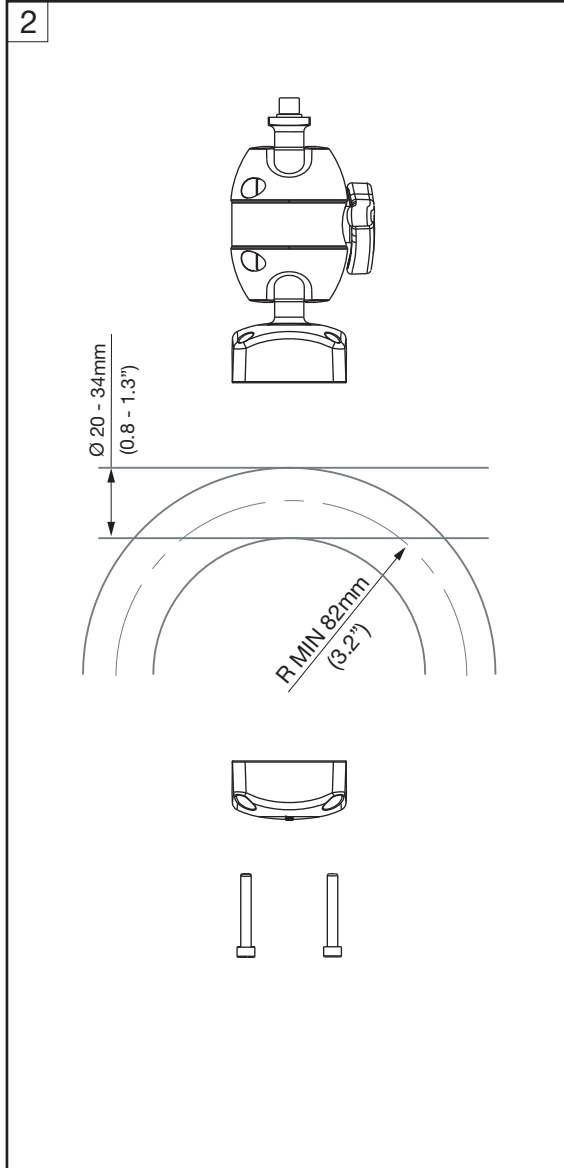

Parts List

Tools Required

Share your installation with us.

UK & International
+44 (0)1392 531280
sales@scanstrut.com

For further installation
and warranty information
please visit:
www.scanstrut.com

USA
+1 860 308 1416
usasales@scanstrut.com